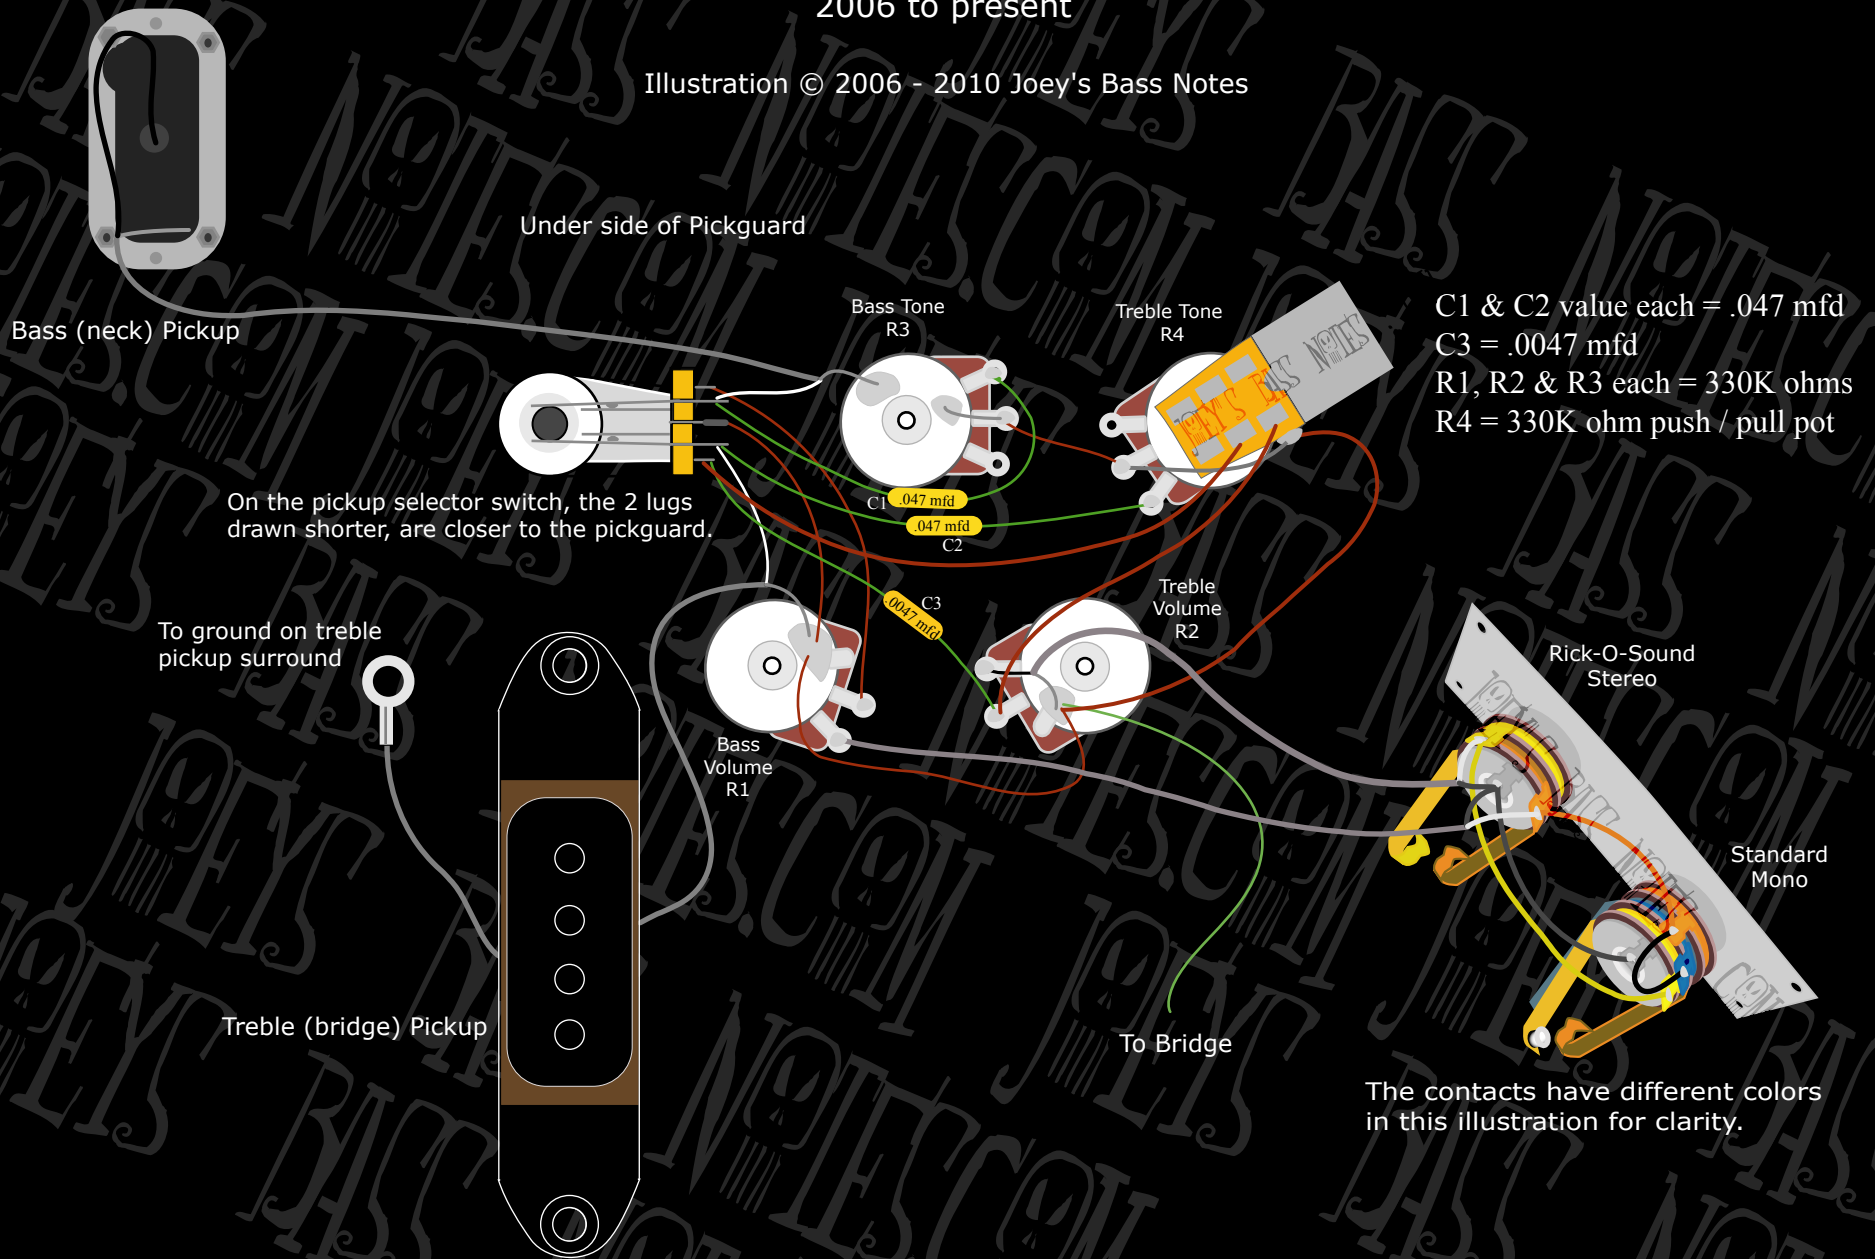

Rickenbacker 4003 With Vintage Tone Circuit Wiring Diagram 2006 to present

Illustration © 2006 - 2010 Joey's Bass Notes

Not all components are drawn to scale for clarity.